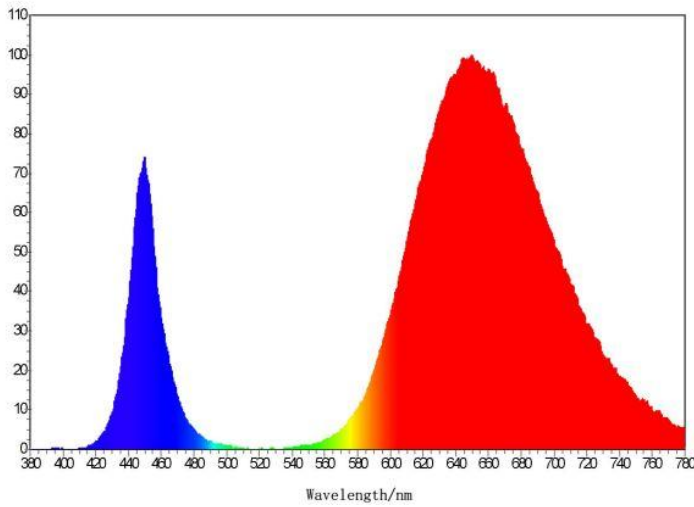

Spectrum Option:

1. Stem and leaf plants (Red: Blue=2:1)

2. Leaf vegetable (Red: Blue=5:1)

3. Flower and Fruit Plants (Red:Blue=8:1)

SEVEN COLORS LIGHTING CO.,LTD(MAXTOP TECH CO.,LIMITED)

Dimension:

Parameter:

ITEM NO.	COLOR	LIGHT BEAM	LUMEN FLUX	VOLTAGE	MAX POWER
SC-2835LG120F-V12	R:B=3:1,5:1,8:1, Full Spectrum, Pure White(5000-5500k)	120°	600-840lm/m	DC12V	24W/m

How to Connect:

SEVEN COLORS LIGHTING CO.,LTD(MAXTOP TECH CO.,LIMITED)

Specification:

LED Model:SMD2835

Color:Full spectrum(380-840nm), Red:Blue=3:1,5:1,8:1 (Red: 620nm or 660nm Blue:450-460nm), Pure White(5000-5500k) and other customed spectrum

Lumen Flux:600-840lux

ADD:No.4 South Four Road,Dong An Xi Road, Haizhou,Guzhen Town,Zhongshan City,China
Email:win@maxtoptek.com Wechat:+86-13824709964 Whatsapp:+86-18688146282 TEL:+86-760-85320448
Website: <http://www.7colorstek.com>

SEVEN COLORS LIGHTING CO.,LTD(MAXTOP TECH CO.,LIMITED)

PPFD(400~700nm):60 μ mol/m²s

LED QTY:120led/m 600led 5m 16.4ft

Working Voltage:DC12V

12v 3led cut-table, each 2.5cm cut-table

IP Rating: IP20,IP65,IP67,IP68 Glue Filling waterproof available