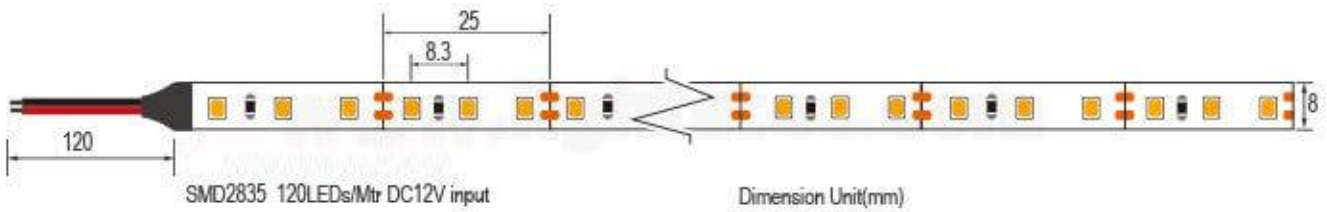

Product Name: DC12V 2835 120LED GROW LED STRIP

Item No.: SC-2835LG120F-V12

Photos

ADD:No.4 South Four Road,Dong An Xi Road, Haizhou,Guzhen Town,Zhongshan
City,China Email:win@maxtoptek.com Wechat:+86-13824709964 Whatsapp:+86-18688146282 TEL:+86-760-85320448
Website: <http://www.7colorstek.com>

Spectrum Option:

1. Stem and leaf plants (Red: Blue=2:1)

2. Leaf vegetable (Red: Blue=5:1)

3. Flower and Fruit Plants (Red:Blue=8:1)

SEVEN COLORS LIGHTING CO.,LTD(MAXTOP TECH CO.,LIMITED)

Dimension:

Parameter:

ITEM NO.	COLOR	LIGHT BEAM	LUMEN FLUX	VOLTAGE	MAX POWER
SC-2835LG120F-V12	R:B=3:1,5:1,8:1, Full Spectrum, Pure White(5000-5500k)	120°	600-840lm/m	DC12V	24W/m

How to Connect:

SEVEN COLORS LIGHTING CO.,LTD(MAXTOP TECH CO.,LIMITED)

Specification:

LED Model:SMD2835

Color:Full spectrum(380-840nm), Red:Blue=3:1,5:1,8:1 (Red: 620nm or 660nm Blue:450-460nm), Pure White(5000-5500k) and other customed spectrum

Lumen Flux:600-840lux

ADD:No.4 South Four Road,Dong An Xi Road, Haizhou,Guzhen Town,Zhongshan City,China
Email:win@maxtoptek.com Wechat:+86-13824709964 Whatsapp:+86-18688146282 TEL:+86-760-85320448
Website: <http://www.7colorstek.com>