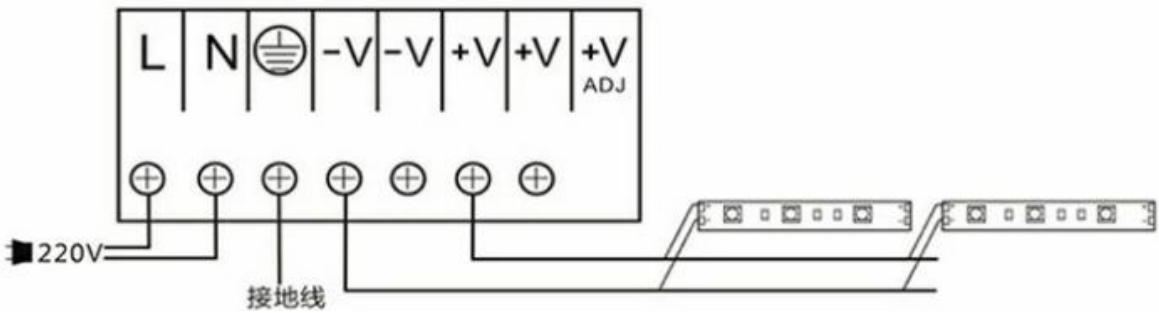

SEVEN COLORS LIGHTING CO.,LTD(MAXTOP TECH CO.,LIMITED)
LED GROW LIGHT FACTORY

DATA SHEET

PRODUCT NAME: 12V 2835 120led/mtr
LED GROW STRIP LIGHT

FILE TYPE: DRAFT **PUBLISHED**

SEVEN COLORS LIGHTING CO.,LTD(MAXTOP TECH CO.,LIMITED)

Product Name: DC12V 2835 120LED GROW LED STRIP

Item No.: SC-2835LG120F-V12

Photos

ADD:No.4 South Four Road,Dong An Xi Road, Haizhou,Guzhen Town,Zhongshan
City,China Email:win@maxtoptek.com Wechat:+86-13824709964 Whatsapp:+86-18688146282 TEL:+86-760-85320448
Website: <http://www.7colorstek.com>

Spectrum Option:

1. Stem and leaf plants (Red: Blue=2:1)

2. Leaf vegetable (Red: Blue=5:1)

3. Flower and Fruit Plants (Red:Blue=8:1)

SEVEN COLORS LIGHTING CO.,LTD(MAXTOP TECH CO.,LIMITED)

Dimension:

Parameter:

ITEM NO.	COLOR	LIGHT BEAM	LUMEN FLUX	VOLTAGE	MAX POWER
SC-2835LG120F-V12	R:B=3:1,5:1,8:1, Full Spectrum, Pure White(5000-5500k)	120°	600-840lm/m	DC12V	24W/m

How to Connect:

SEVEN COLORS LIGHTING CO.,LTD(MAXTOP TECH CO.,LIMITED)