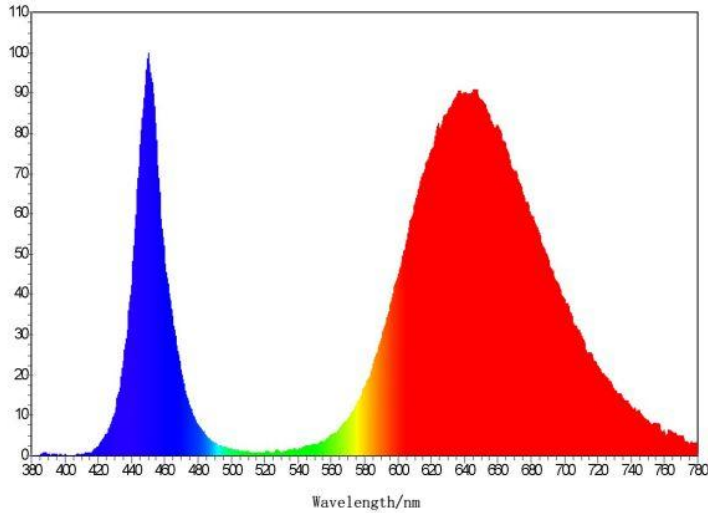

Spectrum Option:

1. Stem and leaf plants (Red: Blue=2:1)

2. Leaf vegetable (Red: Blue=5:1)

3. Flower and Fruit Plants (Red:Blue=8:1)

SEVEN COLORS LIGHTING CO.,LTD(MAXTOP TECH CO.,LIMITED)

Dimension:

Parameter:

ITEM NO.	COLOR	LIGHT BEAM	LUMEN FLUX	VOLTAGE	MAX POWER
SC-2835LG120F-V12	R:B=3:1,5:1,8:1, Full Spectrum, Pure White(5000-5500k)	120°	600-840lm/m	DC12V	24W/m

How to Connect:

SEVEN COLORS LIGHTING CO.,LTD(MAXTOP TECH CO.,LIMITED)

Specification:

LED Model:SMD2835

Color:Full spectrum(380-840nm), Red:Blue=3:1,5:1,8:1 (Red: 620nm or 660nm Blue:450-460nm), Pure White(5000-5500k) and other customed spectrum

Lumen Flux:600-840lux

ADD:No.4 South Four Road,Dong An Xi Road, Haizhou,Guzhen Town,Zhongshan City,China
Email:win@maxtoptek.com Wechat:+86-13824709964 Whatsapp:+86-18688146282 TEL:+86-760-85320448
Website: <http://www.7colorstek.com>

SEVEN COLORS LIGHTING CO.,LTD(MAXTOP TECH CO.,LIMITED)

PPFD(400~700nm):60 μ mol/m²s

LED QTY:120led/m 600led 5m 16.4ft

Working Voltage:DC12V

12v 3led cut-table, each 2.5cm cut-table

IP Rating: IP20,IP65,IP67,IP68 Glue Filling waterproof available