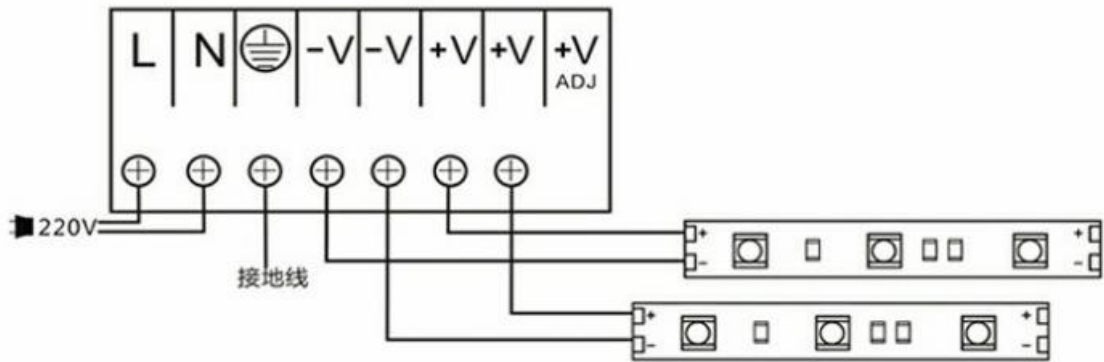

Product Name: DC12V 2835 120LED GROW LED STRIP

Item No.: SC-2835LG120F-V12

Photos

ADD:No.4 South Four Road,Dong An Xi Road, Haizhou,Guzhen Town,Zhongshan
City,China Email:win@maxtoptek.com Wechat:+86-13824709964 Whatsapp:+86-18688146282 TEL:+86-760-85320448
Website: <http://www.7colorstek.com>

Spectrum Option:

1. Stem and leaf plants (Red: Blue=2:1)

2. Leaf vegetable (Red: Blue=5:1)

3. Flower and Fruit Plants (Red:Blue=8:1)

SEVEN COLORS LIGHTING CO.,LTD(MAXTOP TECH CO.,LIMITED)

Dimension:

Parameter:

ITEM NO.	COLOR	LIGHT BEAM	LUMEN FLUX	VOLTAGE	MAX POWER
SC-2835LG120F-V12	R:B=3:1,5:1,8:1, Full Spectrum, Pure White(5000-5500k)	120°	600-840lm/m	DC12V	24W/m

How to Connect:

SEVEN COLORS LIGHTING CO.,LTD(MAXTOP TECH CO.,LIMITED)

Specification:

LED Model:SMD2835

Color:Full spectrum(380-840nm), Red:Blue=3:1,5:1,8:1 (Red: 620nm or 660nm Blue:450-460nm), Pure White(5000-5500k) and other customed spectrum

Lumen Flux:600-840lux

ADD:No.4 South Four Road,Dong An Xi Road, Haizhou,Guzhen Town,Zhongshan City,China
Email:win@maxtoptek.com Wechat:+86-13824709964 Whatsapp:+86-18688146282 TEL:+86-760-85320448
Website: <http://www.7colorstek.com>