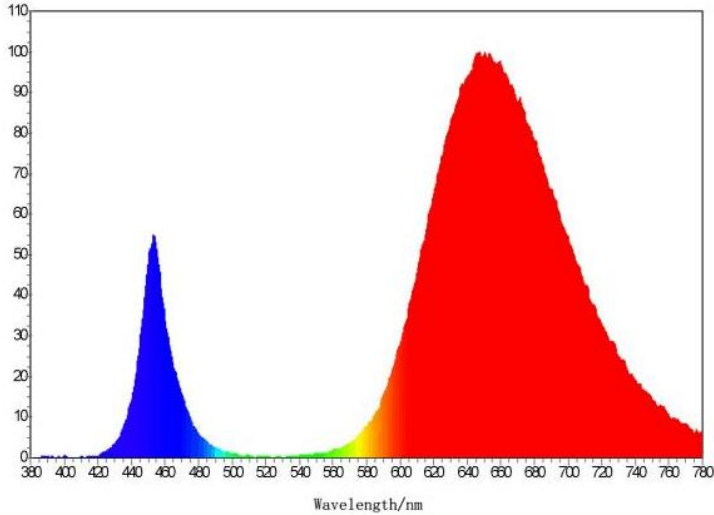

Spectrum Option:

1. Stem and leaf plants (Red: Blue=2:1)

2. Leaf vegetable (Red: Blue=5:1)

3. Flower and Fruit Plants (Red:Blue=8:1)

SEVEN COLORS LIGHTING CO.,LTD(MAXTOP TECH CO.,LIMITED)

Dimension:

Parameter:

ITEM NO.	COLOR	LIGHT BEAM	LUMEN FLUX	VOLTAGE	MAX POWER
SC-2835LG120F-V12	R:B=3:1,5:1,8:1, Full Spectrum, Pure White(5000-5500k)	120°	600-840lm/m	DC12V	24W/m

How to Connect:

SEVEN COLORS LIGHTING CO.,LTD(MAXTOP TECH CO.,LIMITED)

Specification:

LED Model:SMD2835

Color:Full spectrum(380-840nm), Red:Blue=3:1,5:1,8:1 (Red: 620nm or 660nm Blue:450-460nm), Pure White(5000-5500k) and other customed spectrum

Lumen Flux:600-840lux

ADD:No.4 South Four Road,Dong An Xi Road, Haizhou,Guzhen Town,Zhongshan City,China
Email:win@maxtoptek.com Wechat:+86-13824709964 Whatsapp:+86-18688146282 TEL:+86-760-85320448
Website: <http://www.7colorstek.com>