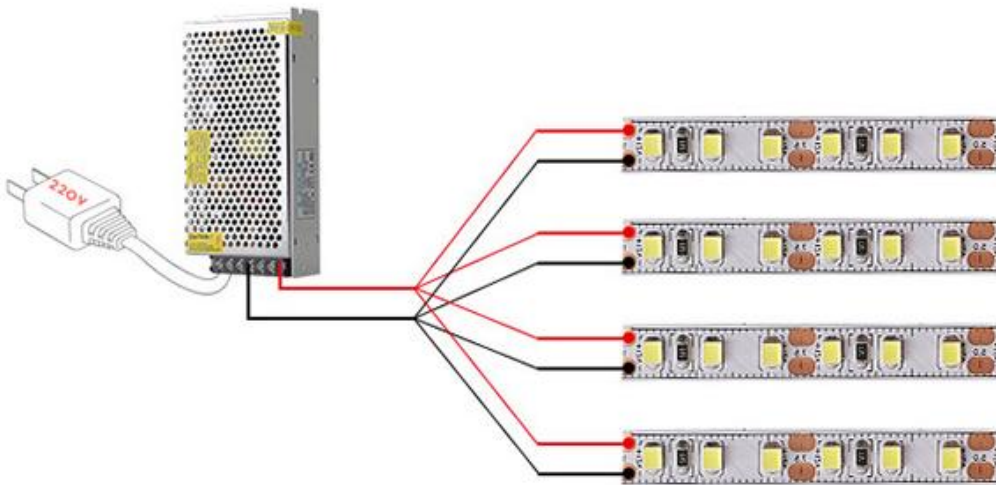

SEVEN COLORS LIGHTING CO.,LTD(MAXTOP TECH CO.,LIMITED)
LED GROW LIGHT FACTORY

DATA SHEET

PRODUCT NAME: 12V 2835 120led/mtr
LED GROW STRIP LIGHT

FILE TYPE: DRAFT **PUBLISHED**

SEVEN COLORS LIGHTING CO.,LTD(MAXTOP TECH CO.,LIMITED)

Product Name: DC12V 2835 120LED GROW LED STRIP

Item No.: SC-2835LG120F-V12

Photos

ADD:No.4 South Four Road,Dong An Xi Road, Haizhou,Guzhen Town,Zhongshan
City,China Email:win@maxtoptek.com Wechat:+86-13824709964 Whatsapp:+86-18688146282 TEL:+86-760-85320448
Website: <http://www.7colorstek.com>

Spectrum Option:

1. Stem and leaf plants (Red: Blue=2:1)

2. Leaf vegetable (Red: Blue=5:1)

3. Flower and Fruit Plants (Red:Blue=8:1)

SEVEN COLORS LIGHTING CO.,LTD(MAXTOP TECH CO.,LIMITED)

Dimension:

Parameter:

ITEM NO.	COLOR	LIGHT BEAM	LUMEN FLUX	VOLTAGE	MAX POWER
SC-2835LG120F-V12	R:B=3:1,5:1,8:1, Full Spectrum, Pure White(5000-5500k)	120°	600-840lm/m	DC12V	24W/m

How to Connect:

SEVEN COLORS LIGHTING CO.,LTD(MAXTOP TECH CO.,LIMITED)